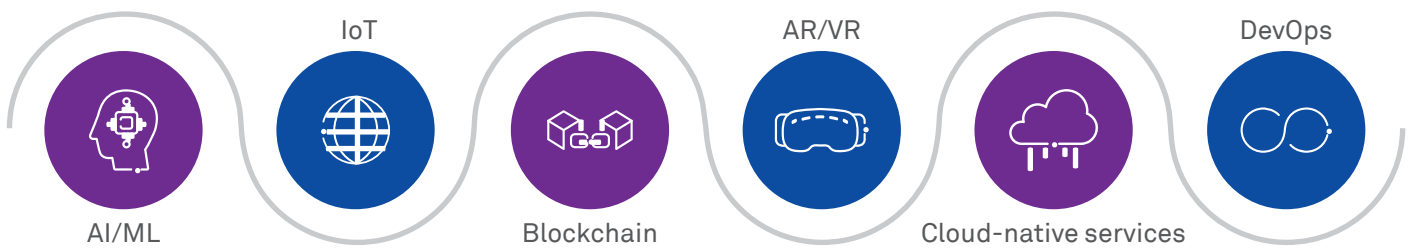

These multidisciplinary co-innovation centers are hubs where specialized teams craft truly innovative solutions leveraging AWS offerings. Wipro and AWS will enable joint customer conversations and deliver enterprise-scale cloud adoption in a whole new way.

Witness the best in cloud services at Wipro - AWS Launch Pad

This futuristic, immersive experience center is strategically segmented into three zones.

Customer experience zone	Immersive collaboration zone	Integrated delivery zone
		
<p>An exploration into curated offerings</p>	<p>A space where pioneering ideas are born</p>	<p>Multidisciplinary teams delivering real-time engagements</p>

What we deliver

Agile operating models for enterprises

Innovation through collaboration

Maximized customer centricity through delivery excellence

What we offer

Engineering innovative solutions

Six areas in which we engineer and showcase solutions at the Wipro - AWS Launch Pad:

Our marquee solutions at Wipro – AWS Launch Pad

Virtual Concierge on Sumerian, Data Discovery Platform, Cloud Migration Platform, AutoInsights, Miliu and the Collaborative Care Platform

Our differentiators