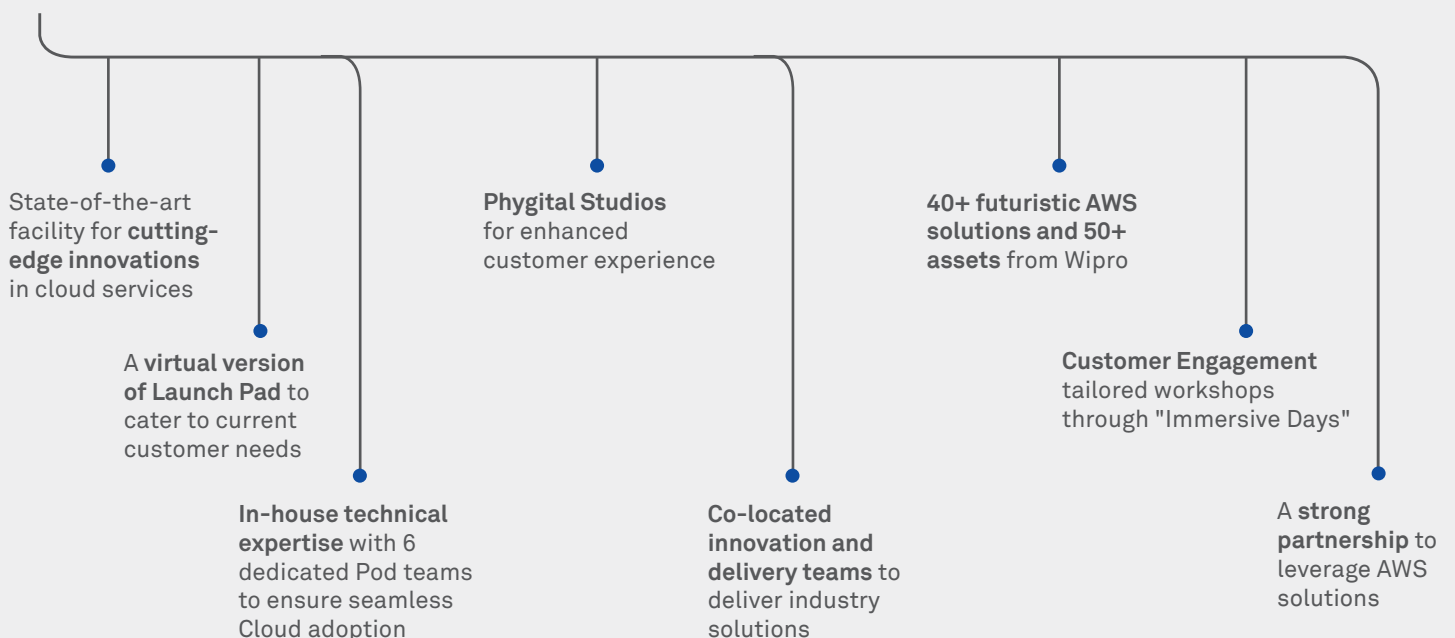

These multidisciplinary co-innovation centers are hubs where specialized teams craft truly innovative solutions leveraging AWS offerings. Wipro and AWS will enable joint customer conversations and deliver enterprise-scale cloud adoption in a whole new way.

Witness the best in cloud services at Wipro - AWS Launch Pad

This futuristic, immersive experience center is strategically segmented into three zones.

Customer experience zone	Immersive collaboration zone	Integrated delivery zone
		
<p>An exploration into curated offerings</p>	<p>A space where pioneering ideas are born</p>	<p>Multidisciplinary teams delivering real-time engagements</p>

What we deliver

Agile operating models for enterprises

Innovation through collaboration

Maximized customer centricity through delivery excellence

What we offer

Engineering innovative solutions

Six areas in which we engineer and showcase solutions at the Wipro - AWS Launch Pad:

Our marquee solutions at Wipro – AWS Launch Pad

Virtual Concierge on Sumerian, Data Discovery Platform, Cloud Migration Platform, AutoInsights, Miliu and the Collaborative Care Platform

Our differentiators