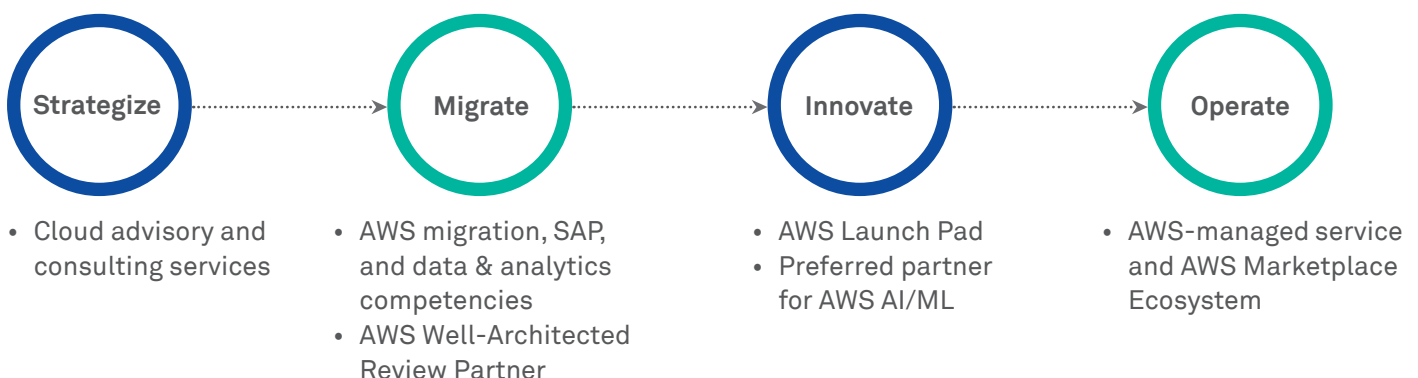

What we deliver

Agile operating models for enterprises

Innovation through collaboration

Maximized customer centricity through delivery excellence

What we offer

Engineering innovative solutions

Six areas in which we engineer and showcase solutions at the Wipro - AWS Launch Pad:

Our marquee solutions at Wipro – AWS Launch Pad

Virtual Concierge on Sumerian, Data Discovery Platform, Cloud Migration Platform, AutoInsights, Miliu and the Collaborative Care Platform

Our differentiators

A facility that enables an integrated approach to enterprise-scale cloud adoption that is:

Wipro's AWS offerings

From infrastructure to innovation, Wipro has it all on AWS!

To know more about Wipro – AWS Launch Pad please visit wipro.com/cloud/wipro-aws-launch-pad/

Winning with AWS Cloud

Wipro is an innovation-led Cloud partner for clients in their digital journey. Our 'Business First' approach enables Cloud transformation for our customers with innovative solutions at the intersection of AWS with cloud native, AI-enabled, data aware, secure applications. Our integrated blueprint for Cloud migrations, deep expertise and proven execution approach accelerates their transformative journey.