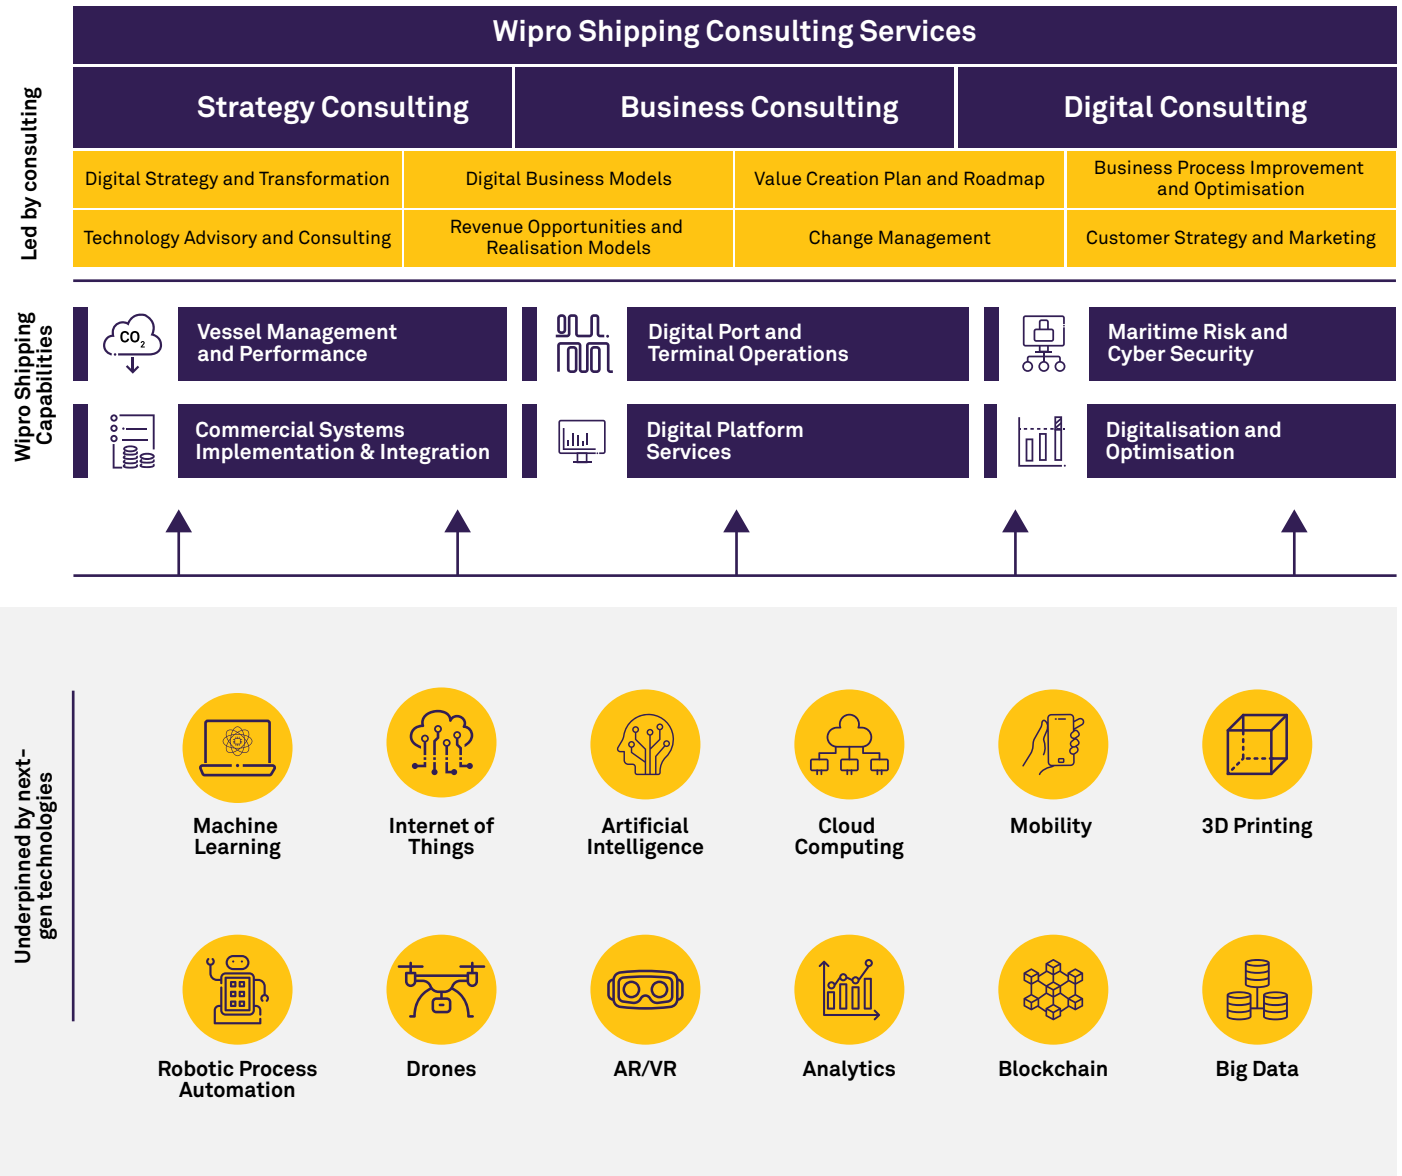

Wipro Shipping Consulting Services

Wipro Shipping Consulting Services

The maritime industry must meet unique challenges and the growing needs of a global economy.

While the industry has embraced technology, there is a need to accelerate the process.

There is unrelenting pressure from regulators, investors, and customers alike to adopt cleaner and safer practices for a better future.

Moving around 90% of the world's trade volumes, shipping is the backbone of the global economy. As the industry continues to modernize, new challenges emerge: calls on the industry to decarbonize, ever-increasing cyber-attacks, mounting regulatory pressures and manual legacy processes, while catering to the growing needs of a flourishing global economy at the same time. There is a pressing need to accelerate how the industry meets the demands of a better tomorrow.

Wipro Shipping Consulting Services

With extensive capabilities in maritime space, Wipro has collaborated with shipping and energy leaders for decades. Our consulting-led approach and integrated solution portfolio has enabled key transformational projects across the maritime space and consistently delivered across the enterprise value chain.

Wipro's investments in technology-led solutions and OEM partnerships enable shipping and energy companies to adapt to fast-changing markets and deliver holistic solutions at speed.

Our range of services across the shipping value chain include: